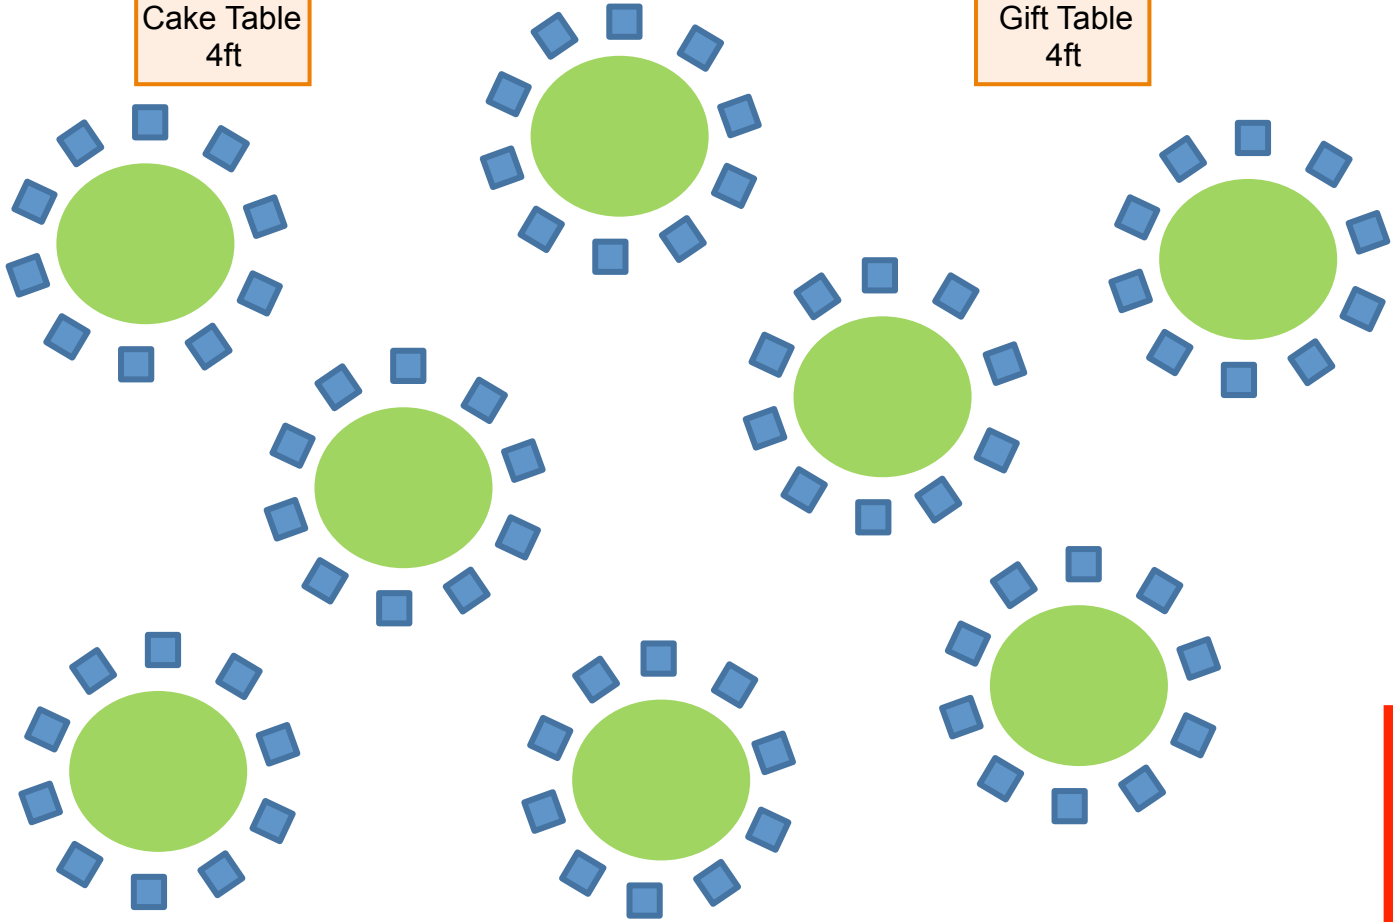

Cake Table
4ft

Gift Table
4ft

Fire
Door

Door

DJ

Fire
Exit

Cloakroom
Table Stores

Bar Area

Herringbone Style – Trestle Tables

Hall function or party

Fire
Exit

Cloakroom
Table Stores

Bar Area

10 x 6ft tables & 48 chairs

Fire
Door

Door