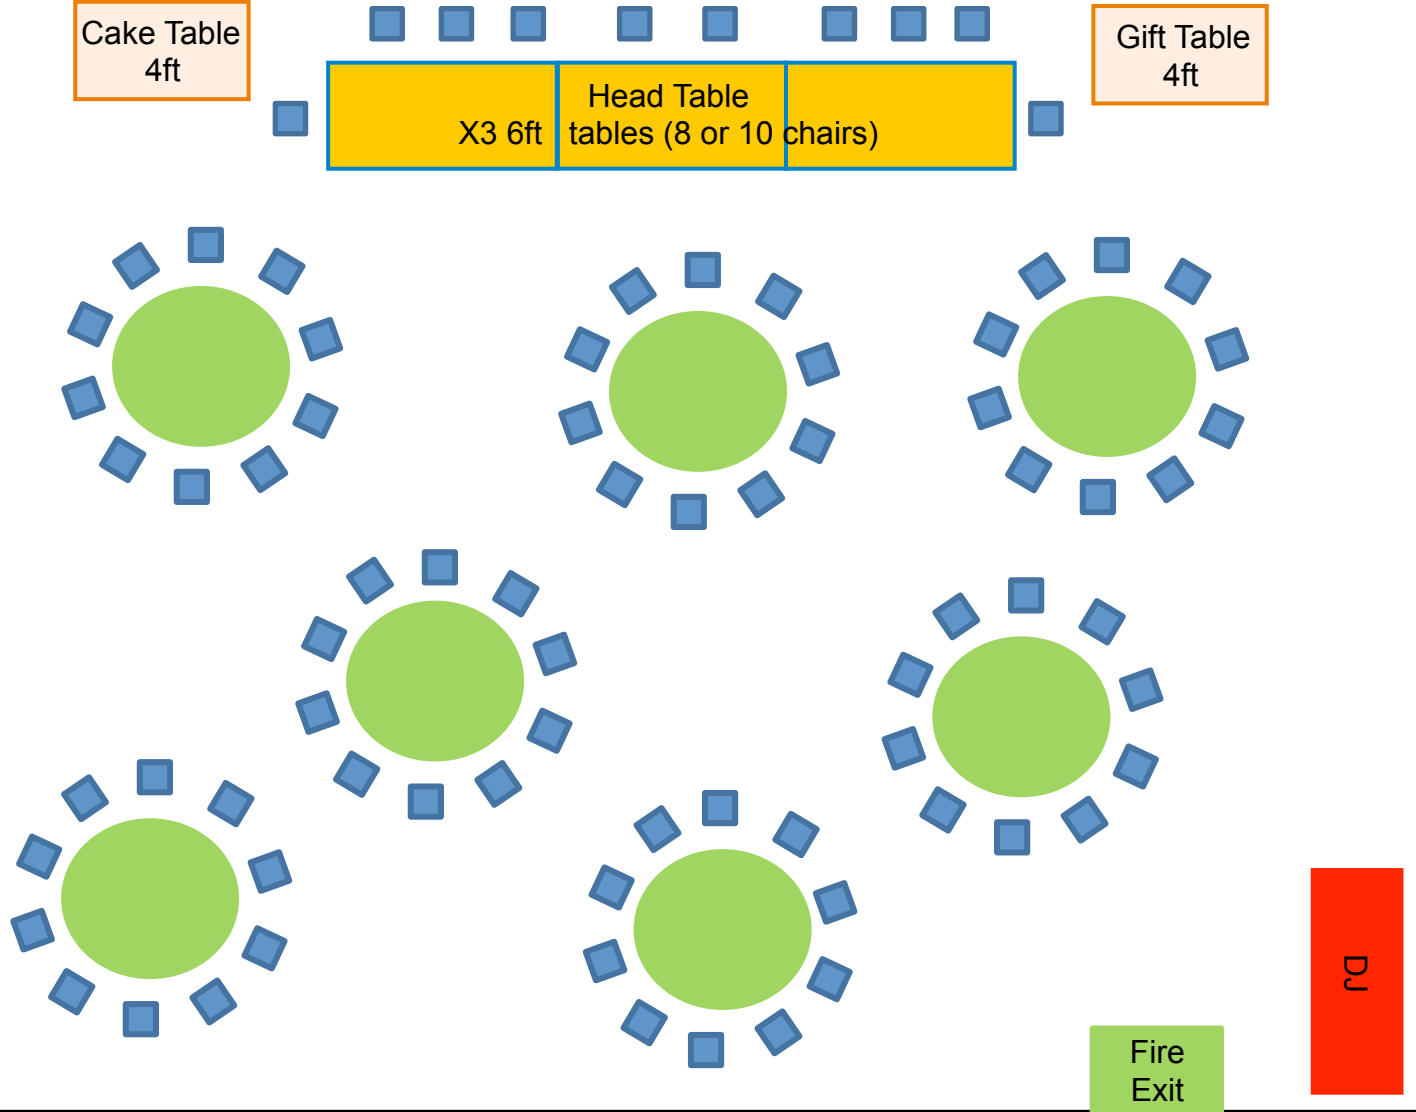

Door

Fire Exit

DJ

Hall Reception with Top Table
(Max of 80 seated)

Fire Exit

Cake Table
4ft

Gift Table
4ft

X3 6ft
Head Table
tables (8 or 10 chairs)

Cloakroom
Table Stores

Fire
Door

Door

Bar Area

DJ

Fire
Exit

Hall Reception round tables only
(Max of 80 seated)

Fire
Exit

Cake Table
4ft

Gift Table
4ft

Fire
Door

Door

DJ

Fire
Exit

Cloakroom
Table Stores

Bar Area

Herringbone Style – Trestle Tables

Hall function or party

Fire
Exit

Cloakroom
Table Stores

Bar Area

10 x 6ft tables & 48 chairs

Fire
Door

Door